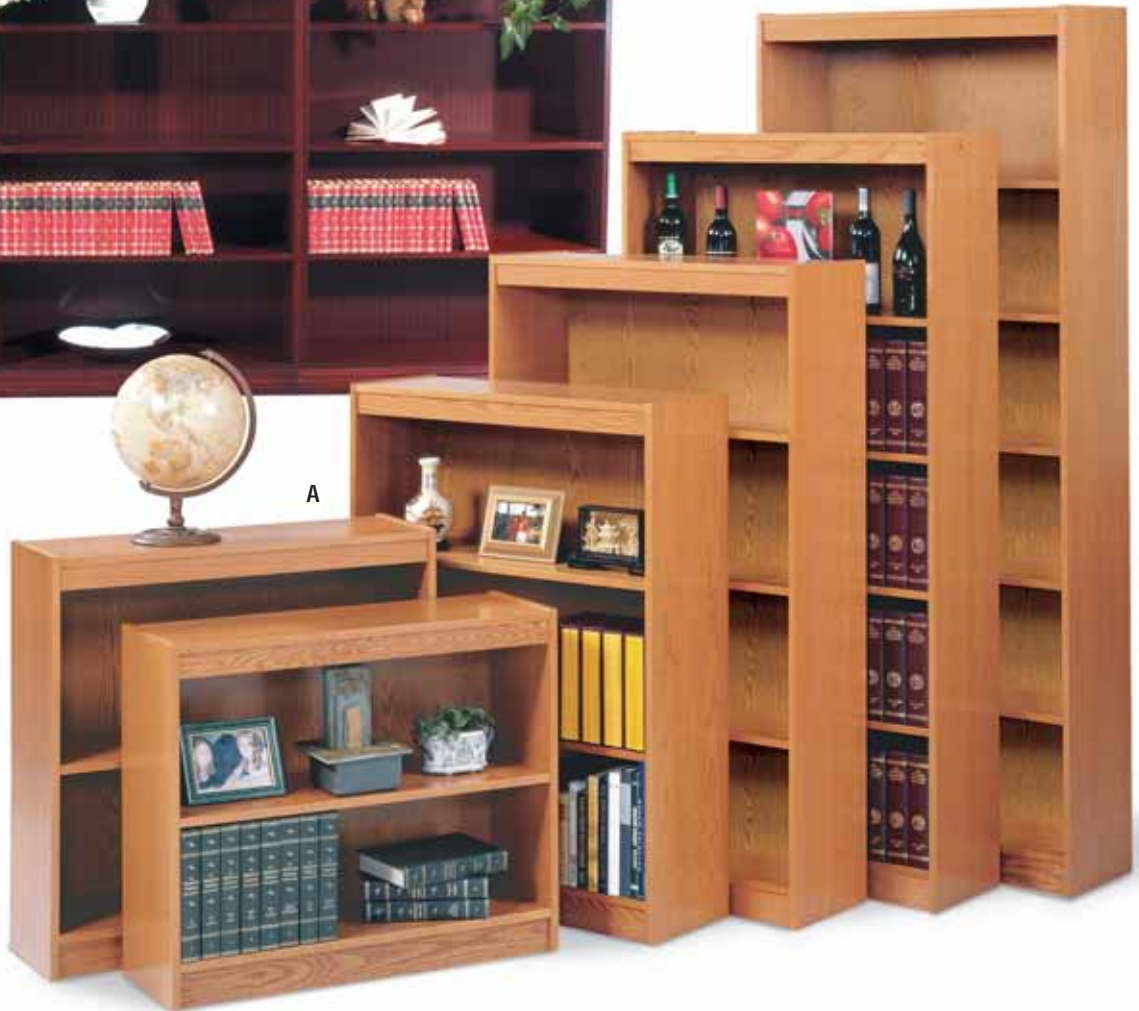

- Meets or exceeds ANSI/BIFMA and ISTA performance standards.
- Bookcases are 34½ inches wide by 12⅝ inches deep.
- Heavy-gauge steel construction – extra shelves available.
- Shelves may be positioned in ½ inch intervals.
- The HON® Limited Lifetime Warranty.

Bookcases

S30A	34½"W x 12⅝"D x 29H List	\$136 \$90
S42A	34½"W x 12⅝"D x 41H List	\$162 \$108
S48A	34½"W x 12⅝"D x 47H List	\$207 \$137
S60A	34½"W x 12⅝"D x 59H List	\$251 \$167
S72A	34½"W x 12⅝"D x 71H List	\$285 \$189
S82A	34½"W x 12⅝"D x 81½H List	\$394 \$261

Available: Black (P), Light Gray (Q) or Putty (L).

- Bookcases are 36" wide and 12" deep.
- Cabinets and shelves are constructed of 3/4" stock.
- Optional door units attach anywhere from top to bottom.
- "Traditional" kit for Cherry, Mahogany or Walnut units.
- Shelves adjust on 1" increments.
- Steel adjustment pins are unbreakable.