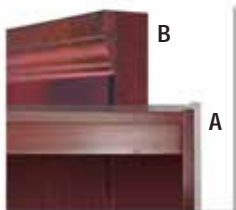

- Meets or exceeds ANSI/BIFMA and ISTA performance standards.
- Bookcases are 34½ inches wide by 12⅝ inches deep.
- Heavy-gauge steel construction – extra shelves available.
- Shelves may be positioned in ½ inch intervals.
- The HON® Limited Lifetime Warranty.

Bookcases

S30A	34½"W x 12⅝"D x 29H List	\$136 \$90
S42A	34½"W x 12⅝"D x 41H List	\$162 \$108
S48A	34½"W x 12⅝"D x 47H List	\$207 \$137
S60A	34½"W x 12⅝"D x 59H List	\$251 \$167
S72A	34½"W x 12⅝"D x 71H List	\$285 \$189
S82A	34½"W x 12⅝"D x 81½H List	\$394 \$261

Available: Black (P), Light Gray (Q) or Putty (L).

- Bookcases are 36" wide and 12" deep.
- Cabinets and shelves are constructed of 3/4" stock.
- Optional door units attach anywhere from top to bottom.
- "Traditional" kit for Cherry, Mahogany or Walnut units.
- Shelves adjust on 1" increments.
- Steel adjustment pins are unbreakable.