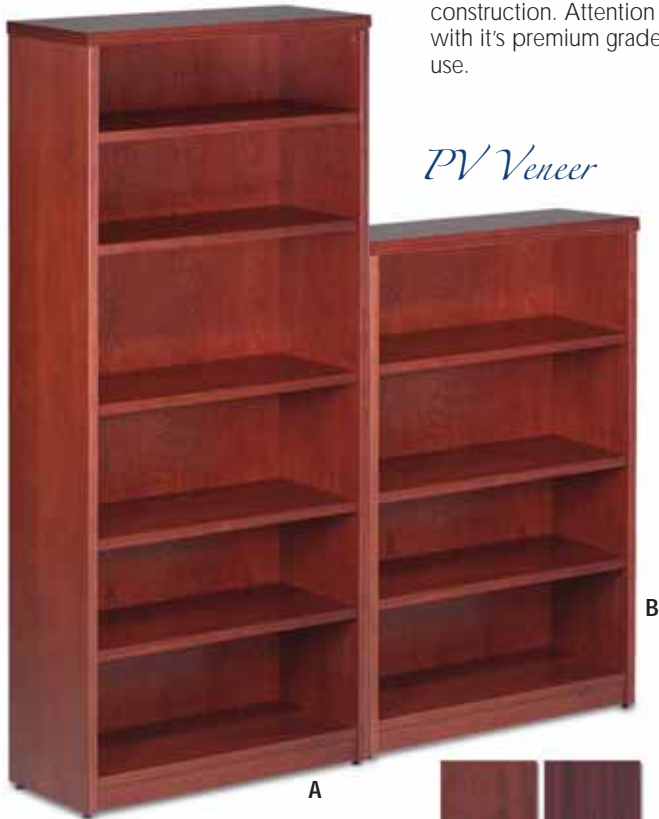

The Performance Collection is rich in styling and superior in construction. Attention to detail in design, this collection, with its premium grade surfaces, ensures years of trouble-free use.

PV Veneer