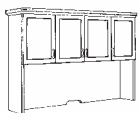

C. Overhead Storage Unit w/ Full Crown Moulding

74 1/2W x 15D x 50H
7130-63 List ~~$1618~~ **$951**
7131-63 List ~~$1618~~ **$951**

Tackboard Special Order
0000-341 List ~~$198~~ **$139**