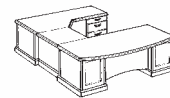

36W x 15D x 80H
7130-09 List ~~\$1245~~ **\$782**
7131-09 List ~~\$1245~~ **\$782**

E. Two Drawer Lateral File

36W x 24D x 30H
7130-16 List ~~\$996~~ **\$610**
7131-16 List ~~\$996~~ **\$610**

Conference Tables*

Racetrack 96W x 48D x 30H
7130-96 List ~~\$1676~~ **\$991**
7131-96 List ~~\$1676~~ **\$991**
Round 48R x 30H
7130-90 List ~~\$1676~~ **\$991**
7131-90 List ~~\$1676~~ **\$991**

F. Executive Corner "U"