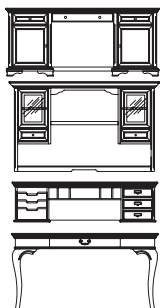

List ~~\$510~~ \$314

List
~~\$555~~ \$342

E

List
~~\$2133~~ \$1298

F

List ~~\$1638~~ \$1008

Cherry

- Cherry veneers and hardwood solids
- Catalyzed lacquer finish
- English dovetail Drawer construction
- Solid hardwood drawer sides with black melamine bottoms
- Computer units equipped with power center that includes laptop compatibility connections
- 100 lb. full extension nylon ball bearing slides
- Black melamine keyboard and dictation trays
- File drawers are legal / letter and locking
- Rich medium cherry finish
- Drawer dividers in utility drawers
- Ten year warranty

A. Credenza
68W x 23½D x 30H
IMCT687 List ~~\$1305~~ \$804

B. Hutch
70½W x 14D x 42H (for IMCT687)
IMCT682 List ~~\$805~~ \$496

C. Writing Desk
57½W x 11½D x 13½H (for IMCT384)
IMCT382 List ~~\$305~~ \$188