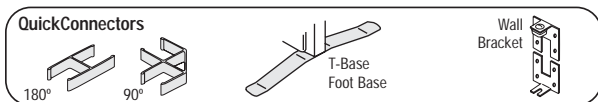

Versé®

Versé Panels shown with MAXON Worktables

- Sensible way to affordably divide existing space
- Provides privacy and versatility
- Quality steel construction
- Fast and easy set-up and installation
- Commercial grade, meets or exceeds all BIFMA safety standards

Versé is easy to install.

- Simply snap on the QuickConnect connectors at the top and the bottom of the panel and slide the panels together.
- There are only two types of connectors (180° & 90°) to specify for all connections.

QuickConnect Ordering Key

For a:	Order this:
Straight 180°	1 pr. of 180° QuickConnectors
90° "L" Corner	1 pr. of 90° QuickConnectors
3-Way "T"	2 pr. of 90° QuickConnectors
4-Way "X"	3 pr. of 90° QuickConnectors