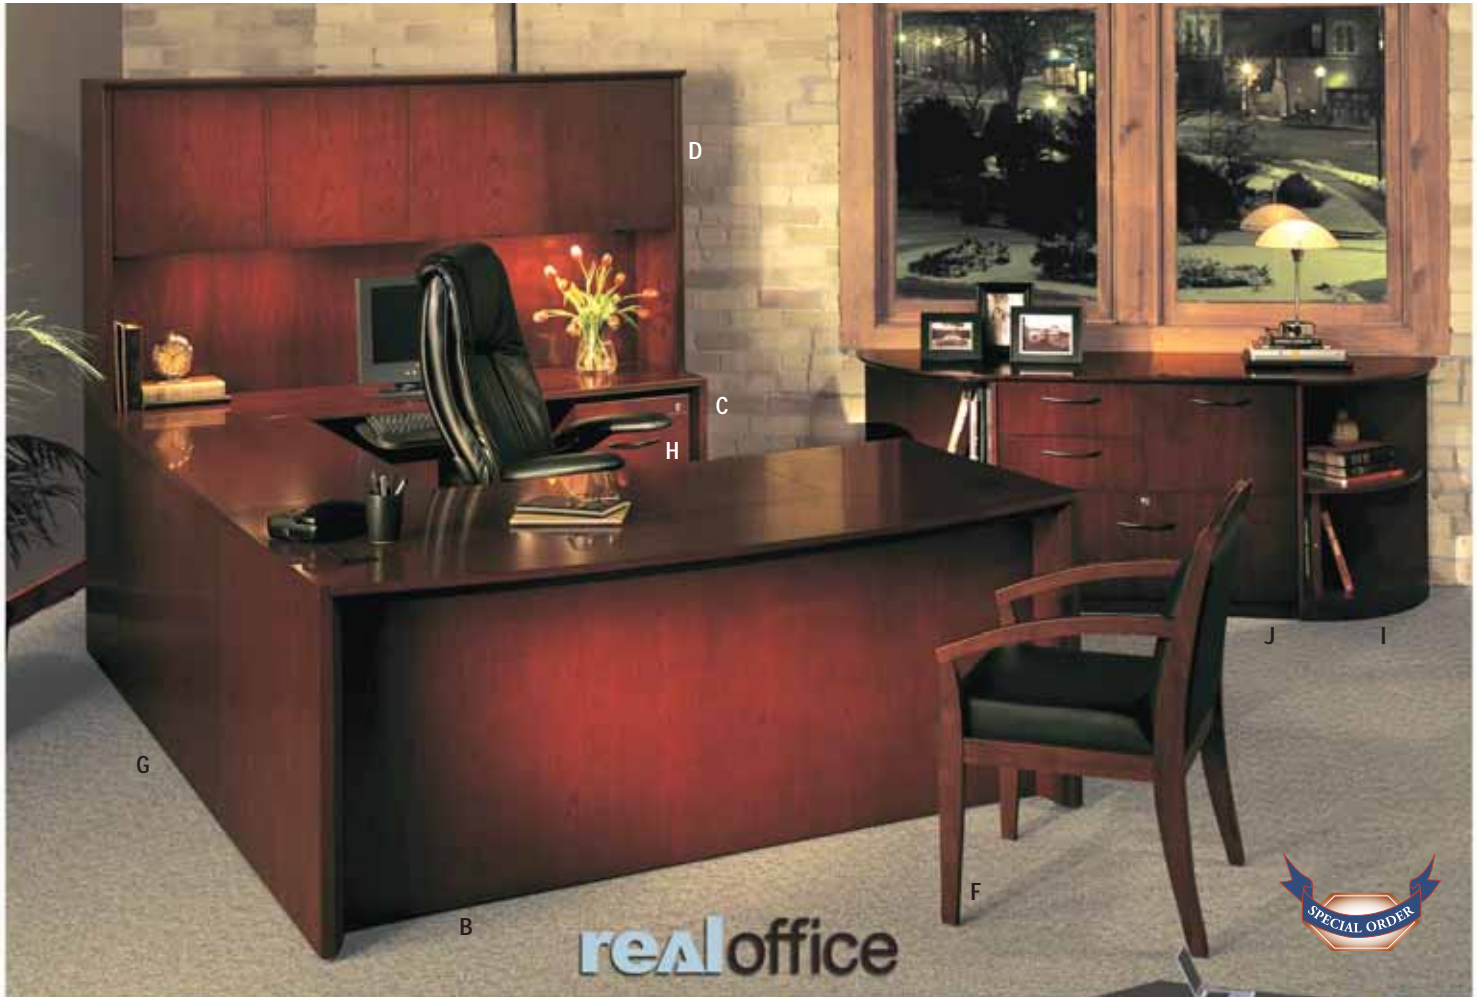

- North American AA-grade select hardwood veneers.
- All drawers have finished interiors and operate smoothly using full-extension ball-bearing suspensions.
- All locks keyed alike and feature removable cores.
- Desk, return and credenza work surfaces 2-inch thick with beveled edge.
- Surfaces protected with two coats of high-tech catalyzed lacquer.
- Backed by Tiffany Industries' Limited Lifetime Warranty.