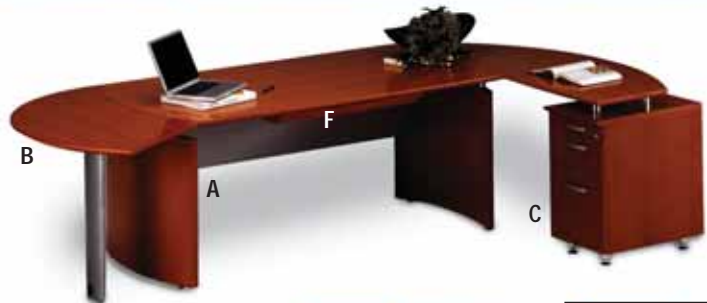

realoffice

- Sophisticated, elegant appearance.
- North American AA-grade select hardwood veneers.
- All drawers have finished interiors and operate smoothly using full-extension ball-bearing suspensions.
- All locks keyed alike and feature removable cores.
- Napoli desk units feature Silver trim for contemporary look.
- Surfaces protected with two coats of high-tech catalyzed lacquer.
- Backed by Tiffany Industries' Limited Lifetime Warranty.

Ready to Assemble

A. Napoli Desk

63W x 36D x 29½H
ND63 List ~~\$826~~ **\$659**
72W x 36D x 29½H
ND72 List ~~\$895~~ **\$714**

B. Napoli Curved Desk Extension

47W x 28D x 29½H
NEXTR (right) List ~~\$389~~ **\$311**
NEXTL (left) List ~~\$389~~ **\$311**